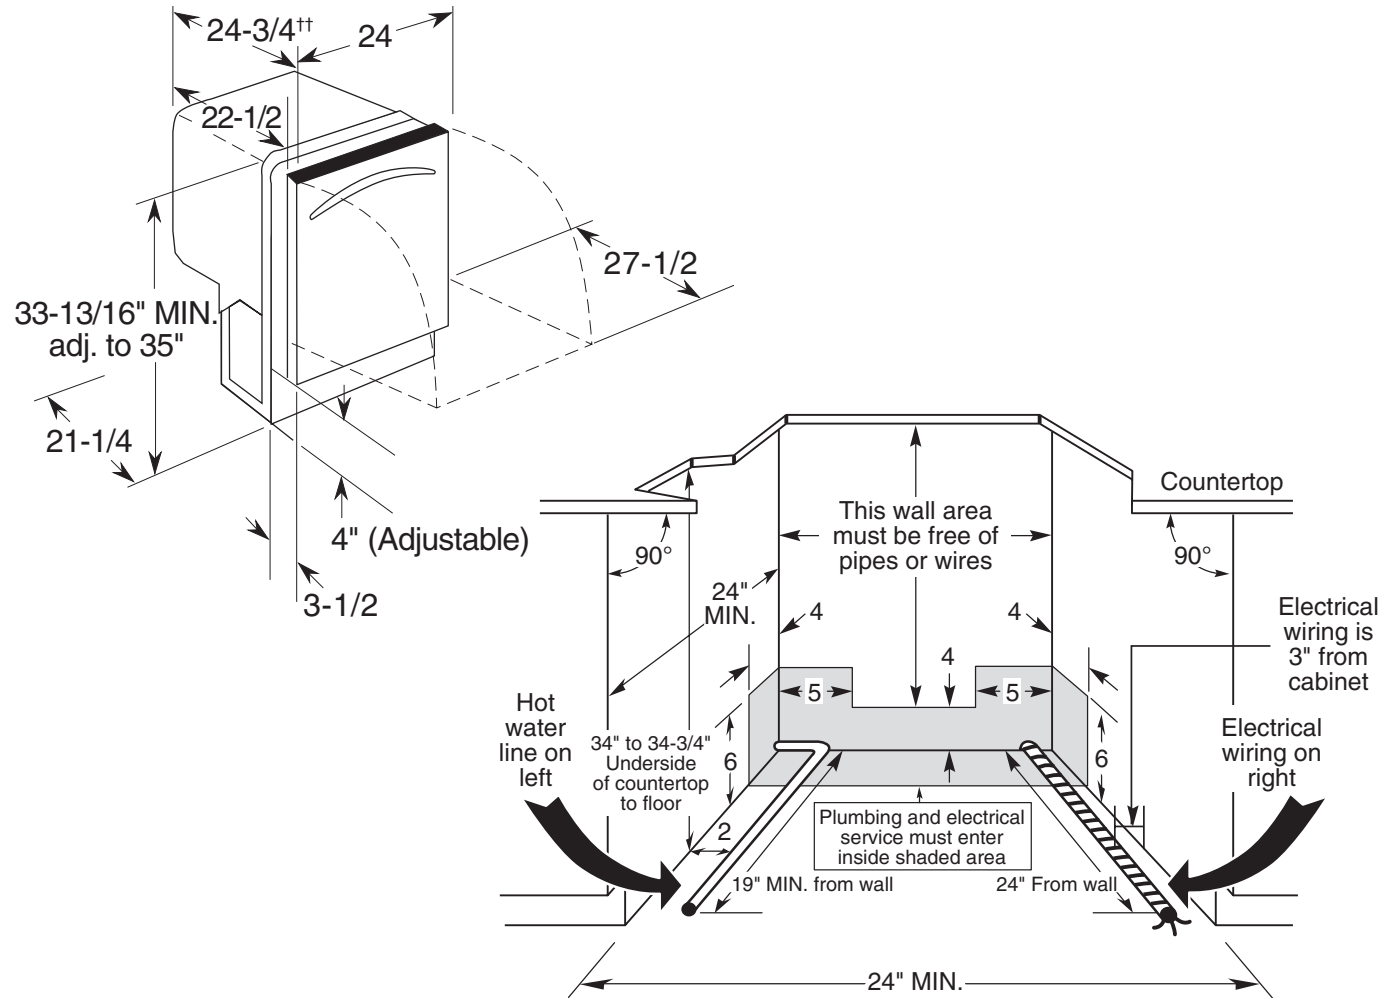

PDWT400/480P

GE Profile™ Dishwasher with SmartDispense™ Technology

Dimensions and Installation Information (in inches)

Electrical Rating

Voltage AC.....	120
Hertz.....	60
Total connected load amperage.....	9.1
Calrod® heater watts max.....	875

For use on adequately wired 120-volt, 15-amp circuit having 2-wire service with a separate ground wire. This appliance must be grounded for safe operation.

Installation Information: Before installing, consult installation instructions packed with product for current dimensional data.

†† Add 1/2" for deepest part of contour door. Allow an additional 2" for the handle on PDWT500/PDWT400/PDWT200 Series models.

For answers to your Monogram® GE Profile™ or GE® appliance questions, visit our website at ge.com or call GE Answer Center® service, 800.626.2000.

Features and Benefits

- SmartDispense™ Technology - Holds up to 47 fl. oz. of detergent and dispenses it based on water hardness and soil levels
- 6-level BrilliantClean™ Towerless Wash System - Multiple wash levels help to remove tough food soils from dishes
- CleanSensor™ - A laser measures soil and water temperature to adjust to the ideal cycle time and optimize water usage
- Giant Tub with up to 16 Place Setting Capacity Nylon Racking - Holds tall and oversized items and washes up to 16 place settings at once
- 2 Sets of Fold-Down Tines in Lower Rack - Flexible tines make it easier to load the dishwasher
- 2/4/8-Hour Delay Start - Allows the dishwasher to be set to wash dishes at a later time
- Hand/Gentle Cycle - Gently cleans delicate items that would normally require handwashing
- Model PDWT480PSS - Stainless steel (shown)
- Model PDWT400PWW - White on white
- Model PDWT400PBB - Black on black